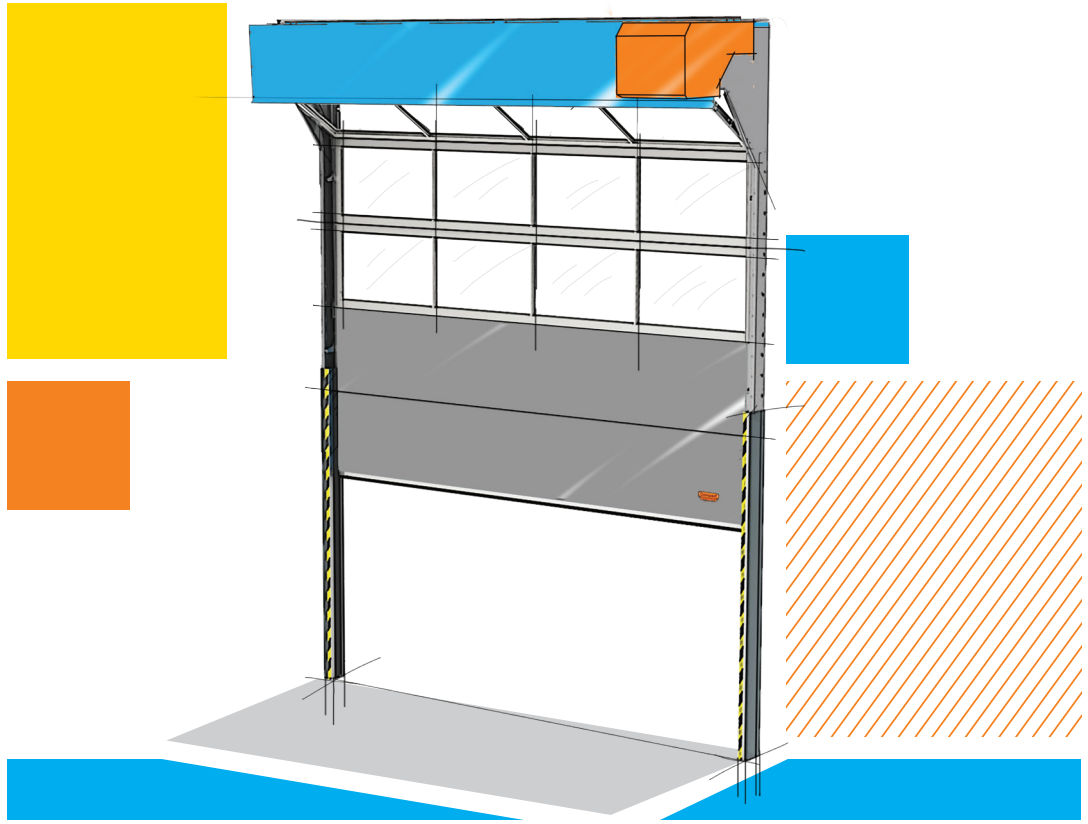

Compact Folding Door

Frontmotor Shelter

Compact

FOLDING DOOR
Powered by Rolflex

SYMBOLS - ENGLISH

THIS INSTALLATION MANUAL MUST ONLY BE USED BY THE INSTALLER

Attention: Double check!

Check: if incorrect may not work properly or give rise to a safety hazard.

Attention: Storm package

If the door is supplied with a storm package, check the reference when you find this symbol in the manual.

SYMBOLE - DEUTSCH

DIESES INSTALLATIONSHANDBUCH DARF NUR VOM INSTALLATEUR VERWENDET WERDEN