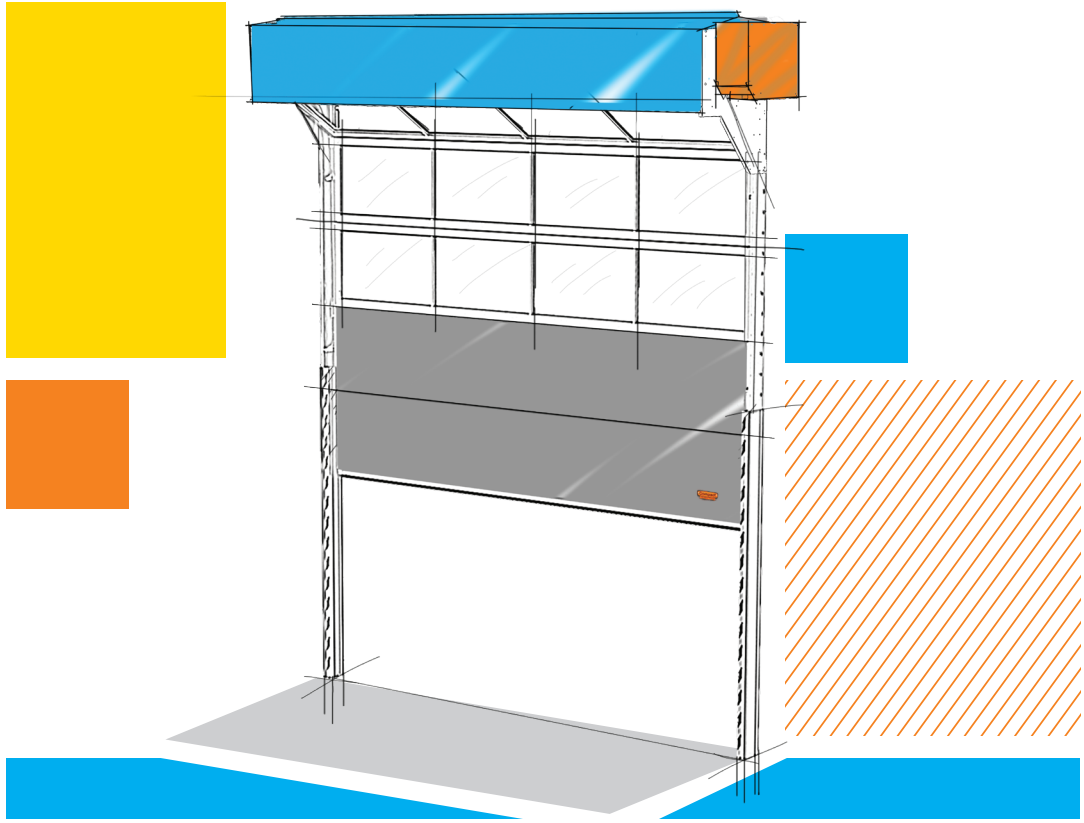

Compact Folding Door

Door Shelter and Motor Shelter

Compact

FOLDING DOOR
Powered by Rolflex

SYMBOLS - ENGLISH

THIS INSTALLATION MANUAL MUST ONLY BE USED BY THE INSTALLER

Attention: Double check!

Check: if incorrect may not work properly or give rise to a safety hazard.

Attention: Storm package

If the door is supplied with a storm package, check the reference when you find this symbol in the manual.

SYMBOLE - DEUTSCH

DIESES INSTALLATIONSHANDBUCH DARF NUR VOM INSTALLATEUR VERWENDET WERDEN